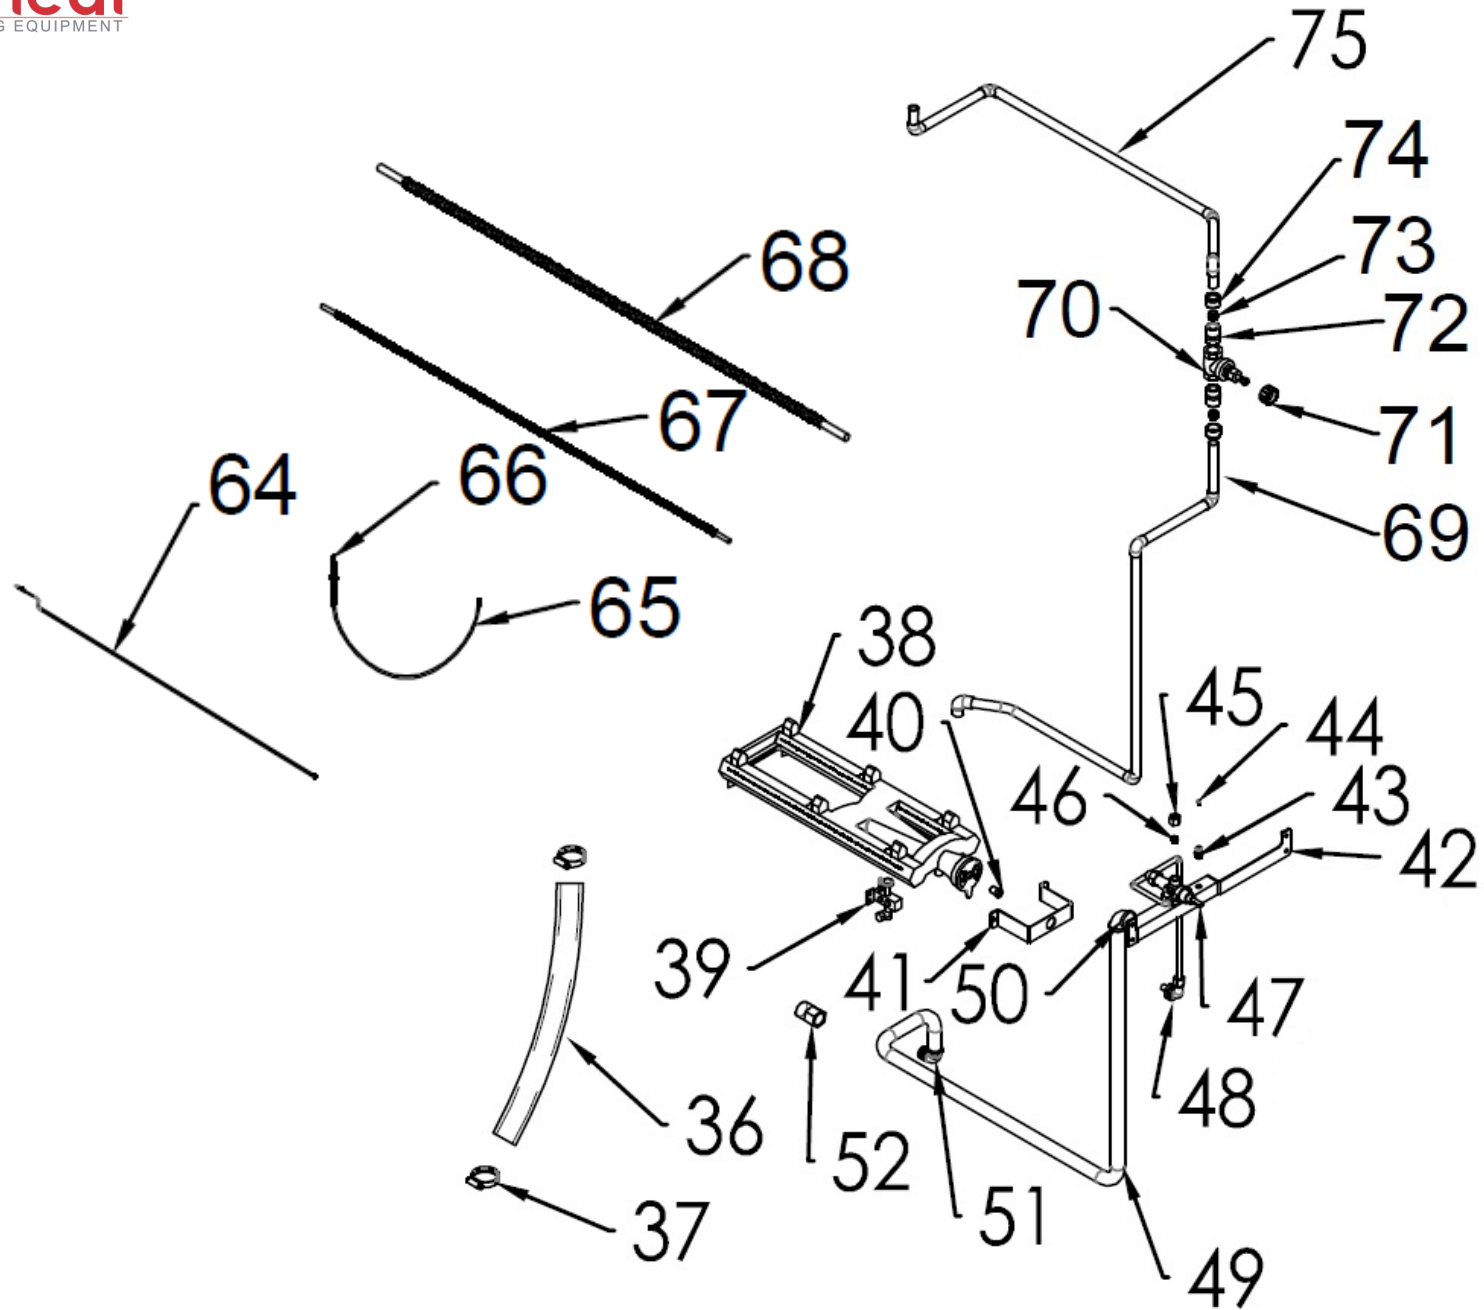

Model: RCP4

ITEM	PART NO.	DESCRIPTION	QTY	ITEM	PART NO.	DESCRIPTION	QTY
1	10113200	Back plate	1	34	B21236	Drain Valve, 1 inch	1
2	10113186	Left side plate	1	35	B21232	RCP4 Stainless Steel Tee, B-RCP4-ST	4
3	10113195	Inlet connector support	1	36	E15261	Black clip silicone tube,	1
4	10113193	Cabinet Base	1	37	B21231	hose clamp 32-44mm	1
5	THB21235	Pipe Saddle	1	38	B21178	Cast iron H burner	1
6	17307007	Manifold Support Bracket	1	39	'0100011-3.0	Pilot Assembly	1
7	10113188	Inlet Water Pipe Saddle	1	40	B21234	RCP4 Burner Injector LPG	2
8	10113215	Drain Pipe Support	1	40*	B21233	RCP4 Burner Injector NG	1
9	10113187	Right Side Panel	1	41		Nozzle support -H	1
10	10113217	Fixing plate, Water valve	1	42	S35005	RCP4 Manifold Assembly	1
11	10113214	Mounting Bracket, Water gate valve	1	43	B06383(C61003)	Stress test point	0
12	10113221	Gasket, Water valve	2	44	C61003(B06383)	Copper Phillips Screw, M5*8	1
13	10113224	Securing Bracket Water gate valve	1	45	'0028521	RCP4 Valve Body Nut	1
14	10113226	Flue Rear Panel	1	46	B06678	Φc9.44 Sealing ring B-MK-36-MFJZ1	1
15	10113204	Flue Spacer	1	47	CCE-KB-F60P	Flame Failure Hi-Lo Gas Valve	1
16	10113225	Flue Front Panel	1	48	B07245	L-type connector, 3/8" CC tube, A01	1
17	S35004	Tank assembly with flue cover	1	49	S35005	RCP4 intake pipe	2
18	10113211	Left insulation board	1	50	B12008	Galvanized elbow, 1/2"	1
19	10113205	Cylinder left and right insulation board	2	51	B12058 (B21208)	1/2" Elbow	1
20	10113203	Right insulation board	1	52	B08186	Connector 0.75 Inch revolving to 0.5 Inch	1
21	10113191	Front cover	1	53	10113196	Panel support	1
22	10113202	Upper insulation board	1	54	10113194	Left and right side plate support	1
23	10113223	Insulation cotton fixing sheet	1	55	10113155	Door liner	1
24	10113227	Front inner panel	1	56	10113134	Outer panel	1
25	10113228	Front bezel	1	57	10113145	Door support	1
26	10113206	Cylinder insulation	1	58	B21214	door pin	1
27	10113199	Rear Support Burner	1	59	10113148	Door Handle	1
28	10113229	Rear support Heat Shield	1	60	10113222	control panel	1
29	10113192	Hearth frame-H	1	61	'0892116	Piezo Ignitor	2
30	10113197	Burner support 1	1	62	S35006(S35007)	Knob Gas Control - Hi/low fame	1
31	10113201	Burner heat Shield	1	63	S35008	Knob Water control - Fill	1
32	B21224	Screw, Apron Strainer	4	64	'0200015	Thermocouple	1
33	B21230	Stainless steel 1 inch Barrel Union	1	65	'0028521	Ignition Lead	1