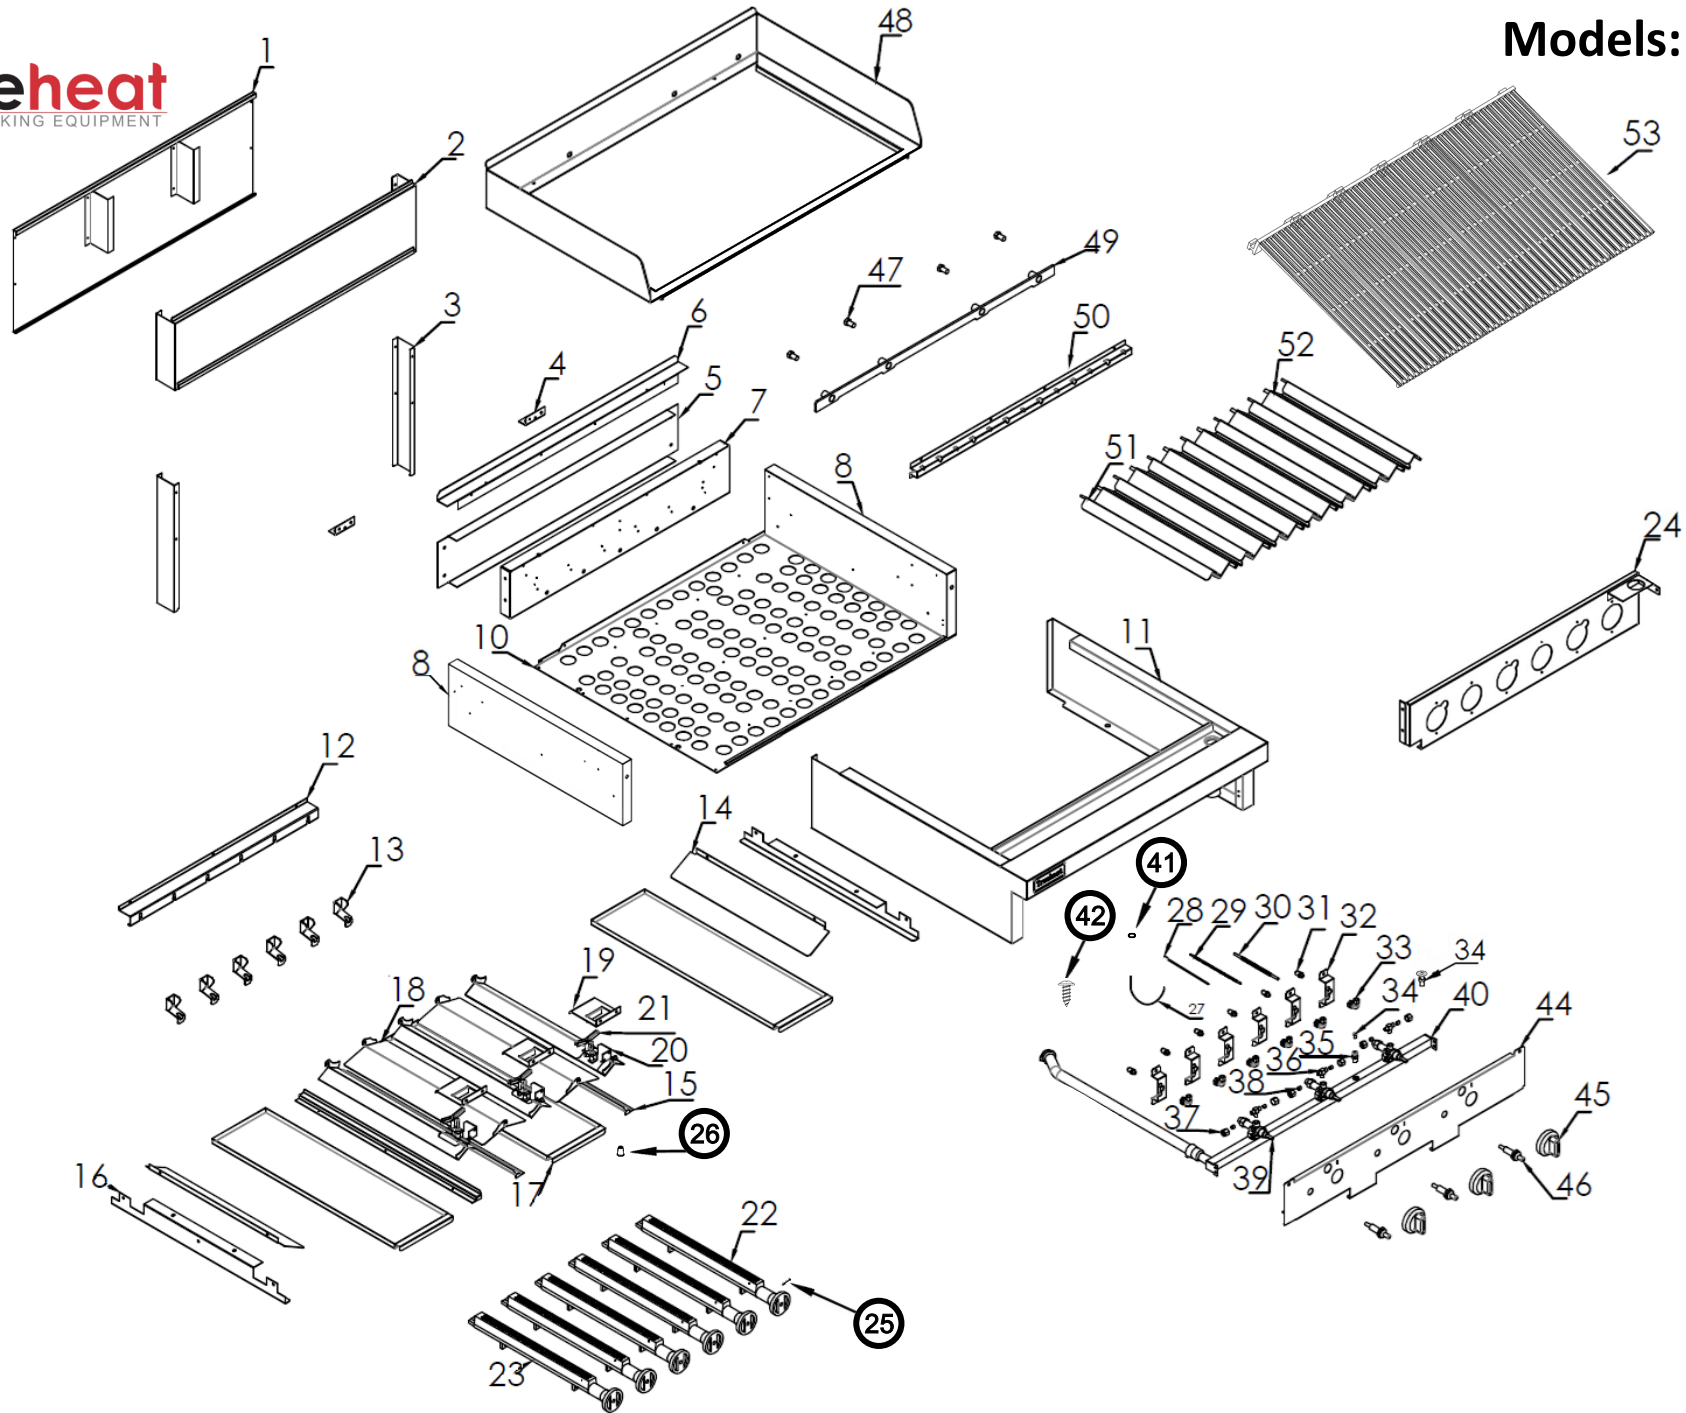

Model: RCB4, RCB6 & RCB9

ITEM	PART NO.	DESCRIPTION	QTY	ITEM	PART NO.	DESCRIPTION	QTY
1	12108266	Rear plane for flue cover RCB4	1	*	12108259	Internal Central grease & heat baffle 1RCB6	
*	12108249	Rear plane for flue cover RCB6	1	*	12108209	Internal Central grease & heat baffle 1RCB9	
*	12108220	Rear plane for flue cover RCB9	1	*	12108210	Internal Central grease & heat baffle 2RCB9	
*	12108232	Internal Stand-off for flue cover	1	*	12108230	Internal Central grease & heat baffle 3RCB9	
2	12108264	Front outer skin for flue cover RCB4	1	19	12108233	Cover, Pilot Burner	1, 2, 3
*	12108247	Front outer skin for flue cover RCB6	1	20	12108234	Fixing bracket, Pilot Burner	1
*	12108212	Front outer skin for flue cover RCB9	1	21	B21242	Dual Pilot Burner	1, 2, 3
3	12108225	Side rails for flue cover	2	22	B21246	Right side burner	1, 2, 3
4	12108240	Transport Brackets	2	23	B07247	Left side burner	1, 2, 3
5	S47593	Rear Firewall - RCB4	1	24	S47592	Front Firewall—RCB4	1
6	12108260	Rear lower baffle RCB4	1	*	12108254	Inner Firewall baffle RCB6	
*	12108243	Rear lower baffle RCB6	1	*	12108224	Inner Firewall baffle RCB9	
*	12108205	Rear lower baffle RCB9	1	*	12108253	Outer Firewall baffle RCB6	
7	12108268	Rear inner baffle RCB4	1	*	12108223	Outer Firewall baffle RCB9	
*	12108252	Rear inner baffle RCB6	1	25	C01030	Burner venturi mixing Screw –Natural Gas	
*	12108222	Rear inner baffle RCB9	1	*25	C01003	Burner venturi mixing Screw –Propane Gas	
8	S47594	Side Firewalls (both sides included)—RCB	1	*25	C01002	Burner venturi mixing Screw – Universal LPG	
10	12108274	Base panel RCB4	1	26	B21240	Pilot Injector—Natural Gas	
*	12108241	Base panel RCB6	1	*26	B21241	Pilot Injector—Propane Gas	
*	12108200	Base panel RCB9	1	*26	B21408	Pilot Injector—Universal LPG	
11	S35018	Outer shell RCB4	1	27	B21248	Ignition lead	1, 2, 3
*	S35017	Outer shell RCB6	1	28	B21243	320mm Thermocouple	1, 2, 3
*	S35016	Outer shell RCB9	1	29	B08063	Corrugated tube, Pilot Burner	
12	12108272	Burner fixing brace RCB4	1	30	B07246	Corrugated tube, Burner	
*	12108257	Burner fixing braceRCB6	1	31	B21245	Propane Gas/Universal LPG Injector	
*	12108229	Burner fixing braceRCB9	1	*31	B21244	Natural Gas Injector	
13	12108214	Burner support bracket	2,4, 6	32	12108228	Bracket, Injector Holder	
14	12108208	Internal side wall grease & heat deflector	2	33	B07244	Injector Holder	
15	12108211	Drip tray rails, base mounted	0, 2, 4	34	S35096	Pressure Test Point	1
16	12108231	Drip tray rails, side mounted	2	36	B21247	Brass Tee Fitting, for supply to burners	
17	12108217	Dray tray	1, 2, 3	37	B06988	Brass Nut, for Tee fitting	
18	12108273	Internal Central grease & heat baffle RCB4		38	B06987	Olive, for tee fitting	
*	12108258	Internal Central grease & heat baffle 2RCB6		39	CCE KB-F60P	Flame Failure Gas Valve	1, 2, 3